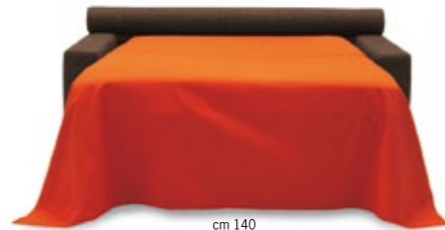

# Alè

Divano due posti e divano letto a una piazza e mezza

cm 175

cm 116

Divano tre posti e divano letto matrimoniale piccolo

cm 200

cm 140

Divano tre posti maxi e divano letto matrimoniale grande

cm 220

cm 160

Divano tre posti mega e divano letto matrimoniale mega

cm 240

cm 180

## ALÌ E ALÈ The bright classics

From a single project, paying a strong attention to ergonomics and characterized by a generous design inspired by modern sofas with a wide seat, two new sofas have been conceived: Alì and Alè. They both hide a technological heart: a bed ready to be opened which is made of an electro-welded steel frame, the mattress is filled with high density polyurethane, latex or springs. Alì's backrest is shaped through soft independent cushions that enable the seat to be personalized. Alè is provided with two single wide polyester cushions which soften the line of the backrest and don't need to be removed to pull out the bed. Their headrest is characterized by a roll cushion applied over the backrest. The frame is upholstered with polyurethane foam and polyester padding and the cover is fully removable. Available in a wide range of fabric covers Alì and Alè can turn from classic into young and bright sofas.

Two seater sofa-bed 116 x 200 cm  
Small three seater sofa-bed 140 x 200 cm  
Large three seater sofa-bed 160 x 200 cm  
Mega three seater sofa-bed 180 x 200 cm

cm 78

cm 39

cm 92

cm 210